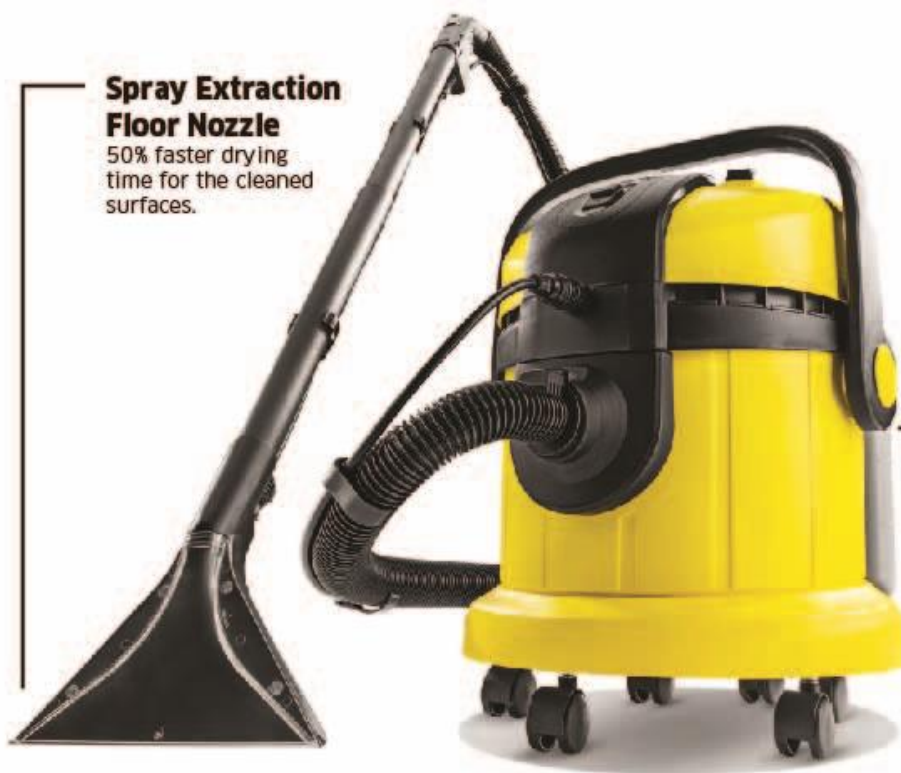

CARPET & UPHOLSTERY CLEANER

OUR TIP

FOR THOROUGH CLEANING RESULTS

- The SE 4001 spray extraction cleaner cleans deep into the fibres of textile surfaces, e.g. carpets, upholstery/upholstered furniture, stairs with textile coverings, mattresses, wall hangings and car seats. Tap water and Kärcher RM 519 Carpet cleaner detergent are sprayed deep into textile surfaces under pressure and removed together with the dissolved dirt. This spray extraction machine is ideal for allergy sufferers and households with pets. The extensive accessories enable the machine to be used as a Multi-purpose Vacuum for wet and dry vacuuming. ◀

Spray Extraction Floor Nozzle

50% faster drying time for the cleaned surfaces.

50% FASTER DRYING

Detachable Tank

Continuously refillable, for non-stop cleaning.

Wet & Dry Floor Nozzle

Dry, wet, coarse, fine dirt - It doesn't matter. They can be picked up easily.